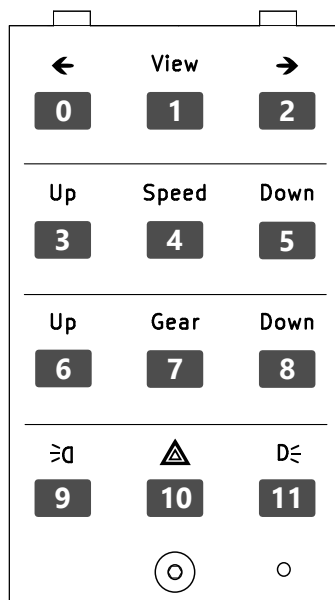

Manual for MiniW

www.cbtek.dk - July 2023 - v1

IMPORTANT

The wheel performs an auto reset of the centre point each time the wheel is powered on. If the wheel is not at its centre point when power is applied the status LED will turn on, simply move the wheel past its centre point a few times until the LED turns off and you are ready to go. If the wheel does not move for a few seconds, the LED will turn off.

When the steering wheel is connected to your computer, it will be named "Arduino Leonardo" and you can test that everything works as it should, as well as see an overview of the button numbers (also shown on page 1) by searching for Set up USB game controllers in the Windows search bar.

Select "Arduino Leonardo" and select properties

Suggested Settings for Euro Truck Simulator 2 - Steering Wheel (In danish - sorry)

Keypad numbering scheme for Euro Truck Simulator 2

Suggested Settings for Euro Truck Simulator 2 - Keypad

TASTER OG KNAPPER

Funktion	Primær	Sekundær
LASTBILKONTROL		
Speeder	PIL OP	W
Bremse / Bak	PIL NED	S
Drej til venstre	VENSTRE PIL	A
Drej til højre	HØJRE PIL	D
Gear op	SKIFT	Joy Knap 6
Gear ned	CTRL	Joy Knap 8
Skift til frigear	N / A	N / A
Skift op hjælp	N / A	N / A
Skift ned hjælp	N / A	N / A
Gearkasseskift Automatisk/Sekventiel	N / A	Joy Knap 7
Start/Stop Motor	E	N / A
Start/Stop Tænding	N / A	N / A
Håndbremse	MELLEMNUM	N / A
Motor Bremse	B	N / A
Motorbremse Skift	N / A	N / A