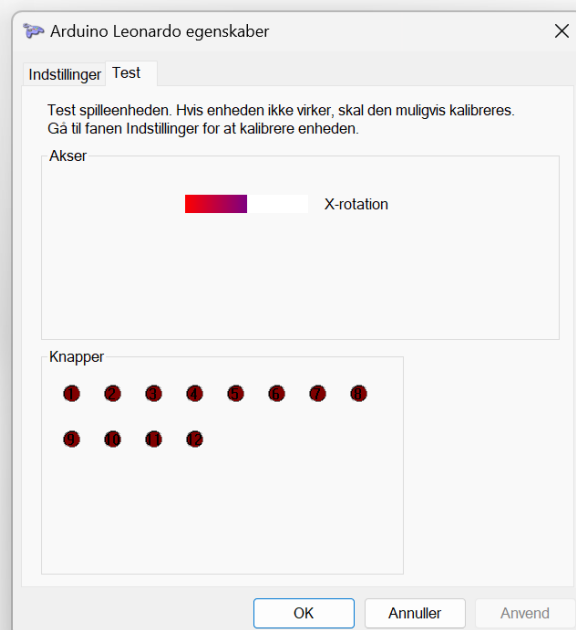

Manual for MiniW

www.cbtek.dk - July 2023 - v1

IMPORTANT

The wheel performs an auto reset of the centre point each time the wheel is powered on. If the wheel is not at its centre point when power is applied the status LED will turn on, simply move the wheel past its centre point a few times until the LED turns off and you are ready to go. If the wheel does not move for a few seconds, the LED will turn off.

When the steering wheel is connected to your computer, it will be named "Arduino Leonardo" and you can test that everything works as it should, as well as see an overview of the button numbers (also shown on page 1) by searching for Set up USB game controllers in the Windows search bar.

Select "Arduino Leonardo" and select properties

Suggested Settings for Euro Truck Simulator 2 - Steering Wheel (In danish - sorry)

Keypad numbering scheme for Euro Truck Simulator 2

Suggested Settings for Euro Truck Simulator 2 - Keypad