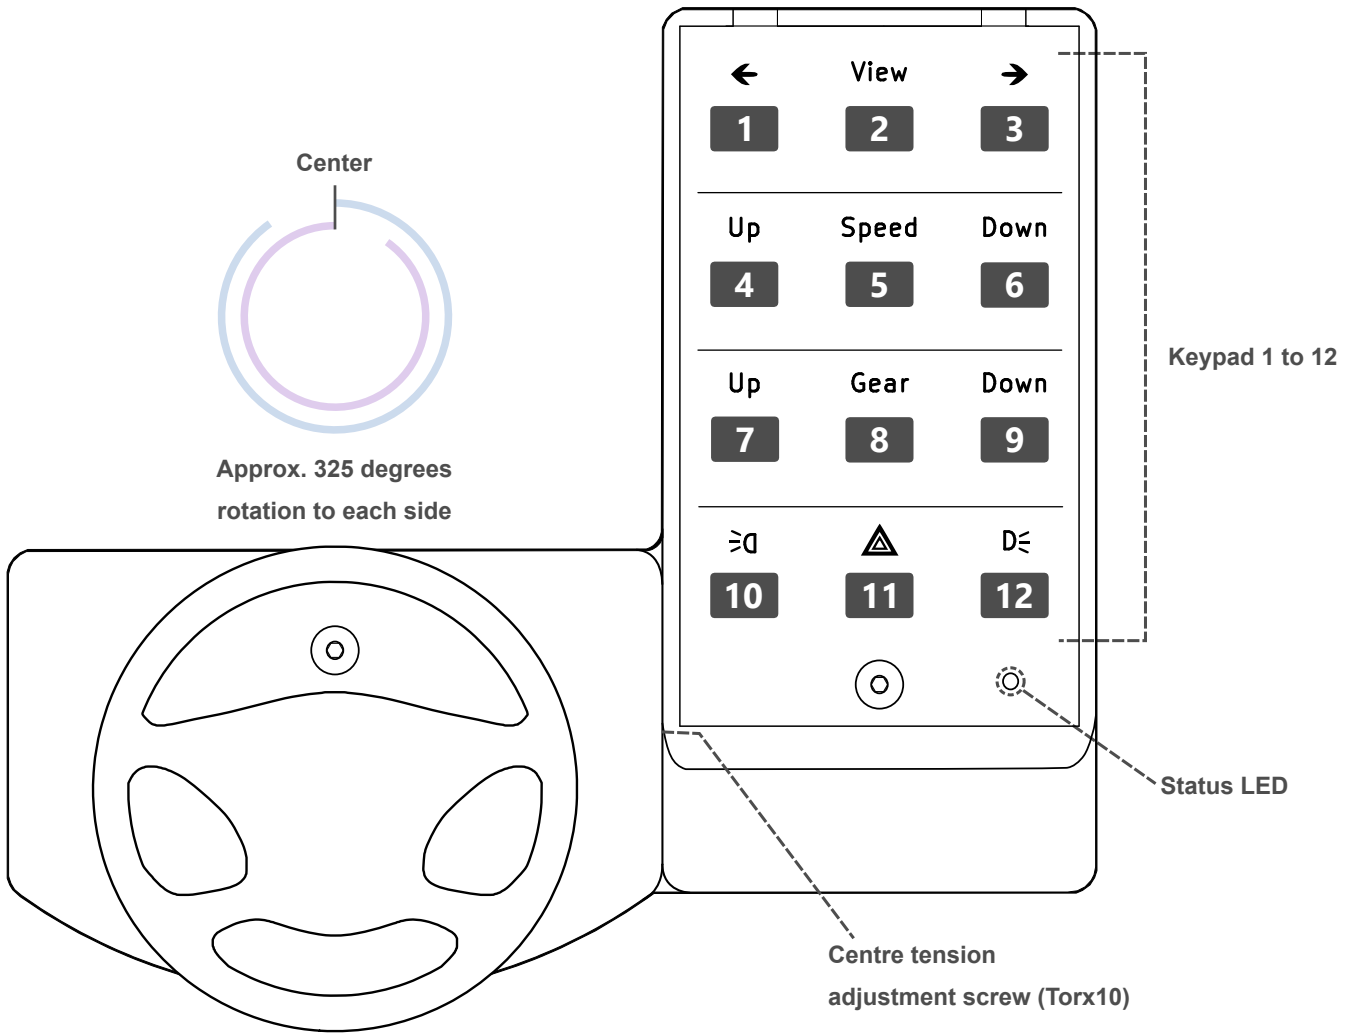

Manual for MiniW

www.cbtek.dk - July 2023 - v1

IMPORTANT

The wheel performs an auto reset of the centre point each time the wheel is powered on. If the wheel is not at its centre point when power is applied the status LED will turn on, simply move the wheel past its centre point a few times until the LED turns off and you are ready to go. If the wheel does not move for a few seconds, the LED will turn off.

When the steering wheel is connected to your computer, it will be named "Arduino Leonardo" and you can test that everything works as it should, as well as see an overview of the button numbers (also shown on page 1) by searching for Set up USB game controllers in the Windows search bar.

Select "Arduino Leonardo" and select properties

Suggested Settings for Euro Truck Simulator 2 - Steering Wheel (In danish - sorry)

Keypad numbering scheme for Euro Truck Simulator 2

Suggested Settings for Euro Truck Simulator 2 - Keypad

TASTER OG KNAPPER

Funktion	Primær	Sekundær
LASTBILKONTROL		
Speeder	PIL OP	W
Bremse / Bak	PIL NED	S
Drej til venstre	VENSTRE PIL	A
Drej til højre	HØJRE PIL	D
Gear op	SKIFT	Joy Knap 6
Gear ned	CTRL	Joy Knap 8
Skift til frigear	N / A	N / A
Skift op hjælp	N / A	N / A
Skift ned hjælp	N / A	N / A
Gearkasseskift Automatisk/Sekventiel	N / A	Joy Knap 7
Start/Stop Motor	E	N / A
Start/Stop Tænding	N / A	N / A
Håndbremse	MELLEMNUM	N / A
Motor Bremse	B	N / A
Motorbremse Skift	N / A	N / A