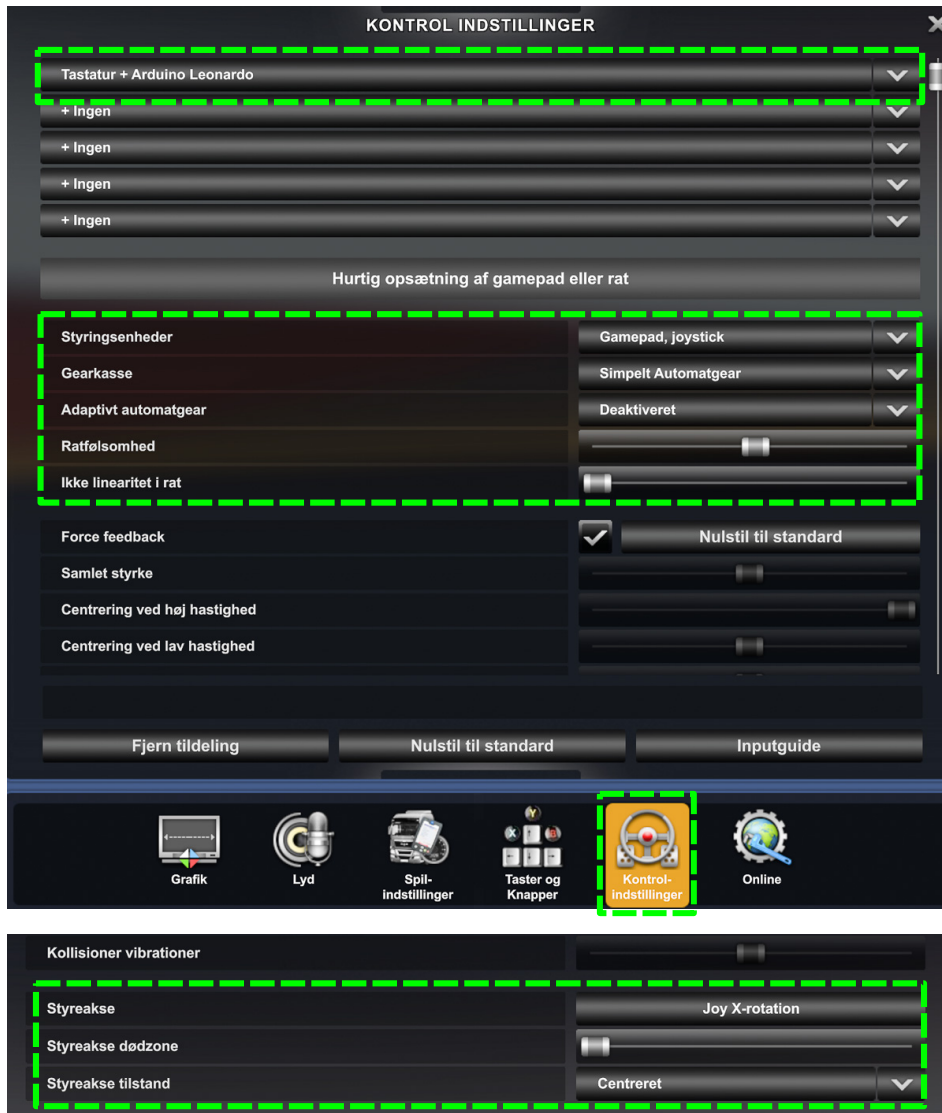

Manual for MiniW

www.cbtek.dk - July 2023 - v1

IMPORTANT

The wheel performs an auto reset of the centre point each time the wheel is powered on. If the wheel is not at its centre point when power is applied the status LED will turn on, simply move the wheel past its centre point a few times until the LED turns off and you are ready to go. If the wheel does not move for a few seconds, the LED will turn off.

When the steering wheel is connected to your computer, it will be named "Arduino Leonardo" and you can test that everything works as it should, as well as see an overview of the button numbers (also shown on page 1) by searching for Set up USB game controllers in the Windows search bar.

Select "Arduino Leonardo" and select properties

Suggested Settings for Euro Truck Simulator 2 - Steering Wheel (In danish - sorry)

Keypad numbering scheme for Euro Truck Simulator 2

Suggested Settings for Euro Truck Simulator 2 - Keypad

TASTER OG KNAPPER

Funktion	Primær	Sekundær
LASTBILKONTROL		
Speeder	PIL OP	W
Bremse / Bak	PIL NED	S
Drej til venstre	VENSTRE PIL	A
Drej til højre	HØJRE PIL	D
Gear op	SKIFT	Joy Knap 6
Gear ned	CTRL	Joy Knap 8
Skift til frigear	N / A	N / A
Skift op hjælp	N / A	N / A
Skift ned hjælp	N / A	N / A
Gearkasseskift Automatisk/Sekventiel	N / A	Joy Knap 7
Start/Stop Motor	E	N / A
Start/Stop Tænding	N / A	N / A
Håndbremse	MELLEMNUM	N / A
Motor Bremse	B	N / A
Motorbremse Skift	N / A	N / A